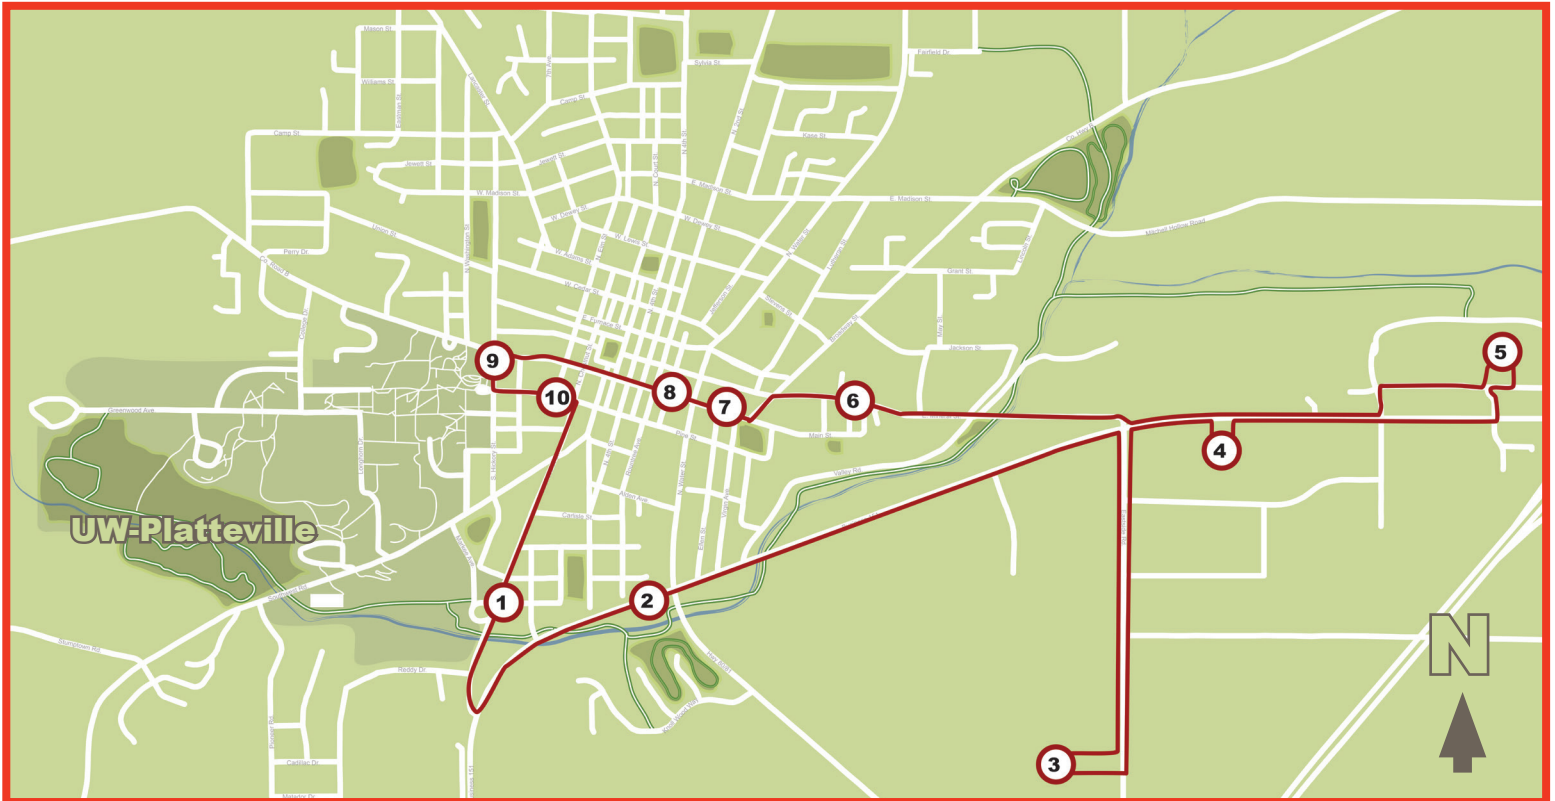

Red Route 2017-2018

Monday - Friday 7 a.m. - 6 p.m. when UW-Platteville classes are in session (Sep. 2-Nov. 22, 2017; Nov. 27-Dec. 22, 2017, Jan. 22-Mar. 23, 2018, and Apr. 3-May 18, 2018.)

Red Route	Stop	P.M.																					
Rountree Commons East	#1	7:02	7:32	8:02	8:32	9:02	9:32	10:02	10:32	11:02	11:32	12:02	12:32	1:02	1:32	2:02	2:32	3:02	3:32	4:02	4:32	5:02	5:32
Country Kitchen	#2	7:03	7:33	8:03	8:33	9:03	9:33	10:03	10:33	11:03	11:33	12:03	12:33	1:03	1:33	2:03	2:33	3:03	3:33	4:03	4:33	5:03	5:33
Southwest Health	#3	7:08	7:38	8:08	8:38	9:08	9:38	10:08	10:38	11:08	11:38	12:08	12:38	1:08	1:38	2:08	2:38	3:08	3:38	4:08	4:38	5:08	5:38
Farm & Fleet	#4	7:11	7:41	8:11	8:41	9:11	9:41	10:11	10:41	11:11	11:41	12:11	12:41	1:11	1:41	2:11	2:41	3:11	3:41	4:11	4:41	5:11	5:41
Walmart	#5	7:15	7:45	8:15	8:45	9:15	9:45	10:15	10:45	11:15	11:45	12:15	12:45	1:15	1:45	2:15	2:45	3:15	3:45	4:15	4:45	5:15	5:45
Mineral and Commerce	#6	7:18	7:48	8:18	8:48	9:18	9:48	10:18	10:48	11:18	11:48	12:18	12:48	1:18	1:48	2:18	2:48	3:18	3:48	4:18	4:48	5:18	5:48
Mining Museum	#7	7:20	7:50	8:20	8:50	9:20	9:50	10:20	10:50	11:20	11:50	12:20	12:50	1:20	1:50	2:20	2:50	3:20	3:50	4:20	4:50	5:20	5:50
Main and Oak	#8	7:22	7:52	8:22	8:52	9:22	9:52	10:22	10:52	11:22	11:52	12:22	12:52	1:22	1:52	2:22	2:52	3:22	3:52	4:22	4:52	5:22	5:52
Ullsvik Hall	#9	7:24	7:54	8:24	8:54	9:24	9:54	10:24	10:54	11:24	11:54	12:24	12:54	1:24	1:54	2:24	2:54	3:24	3:54	4:24	4:54	5:24	5:54
Public Library	#10	7:25	7:55	8:25	8:55	9:25	9:55	10:25	10:55	11:25	11:55	12:25	12:55	1:25	1:55	2:25	2:55	3:25	3:55	4:25	4:55	5:25	5:55

CONTACT INFORMATION
 608-348-9741 x 2238
www.uwplatt.edu/go/bus