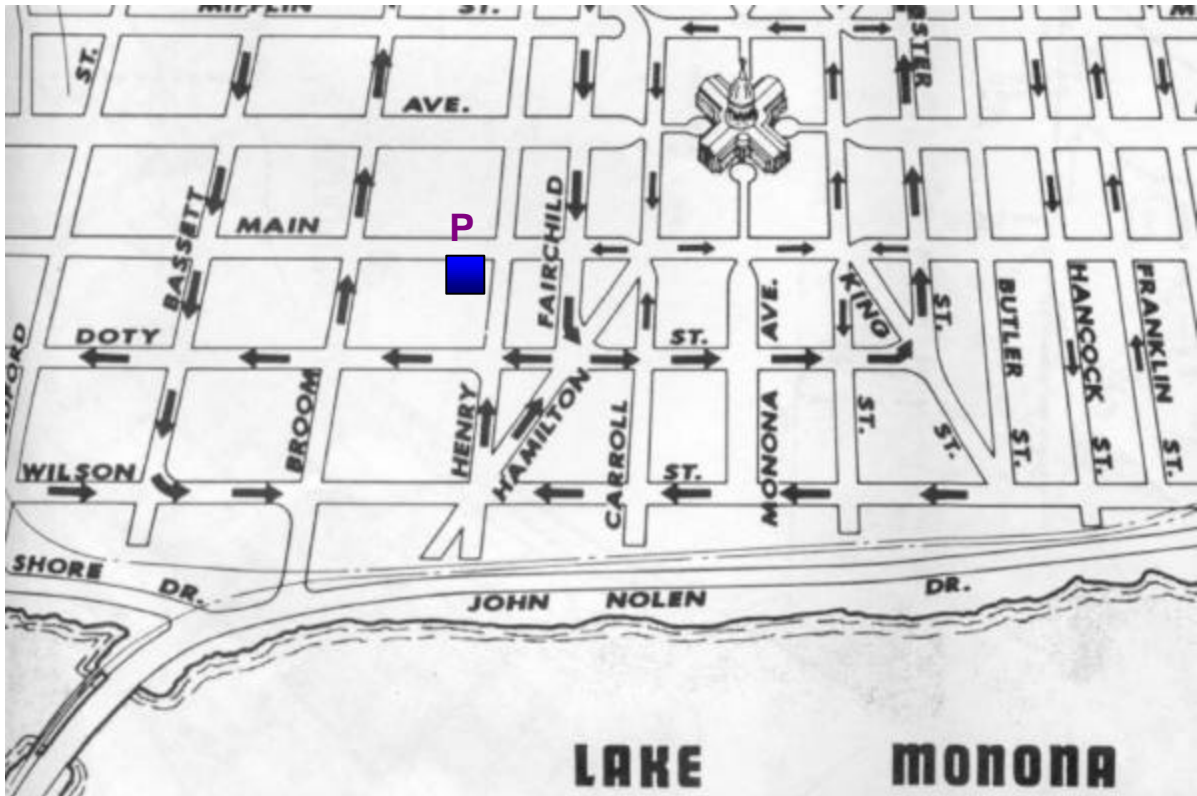

West on 12/ 18 (Beltline)

**Exit John Nolen Drive (Eventually the Lake should be on your right,
and a small bay on your left) Head toward Downtown**

Left on Broom Street (on Broom 2-3 blocks)

Right On Main Street

**Meriter Heights (Tall building) will be on the right at the Corner of
Main & Henry.**

**Park in the Meriter ramp on Main Street (Left Side of road) before you
get to Henry (Make sure you get parking receipt-Meriter will validate)**

Going Back to Milwaukee

Because Part of Broom Street is one way, here is what you would do.

From Henry street

Turn Left on Main Street (West)

Go One Block Past Broom

Left On Bassett

Left On Wilson

Right On Broom (Just went around the block)

Right on John Nolan drive

East On 12 /18

West on I-90 (Actually North)

East on I-94 to Milwaukee