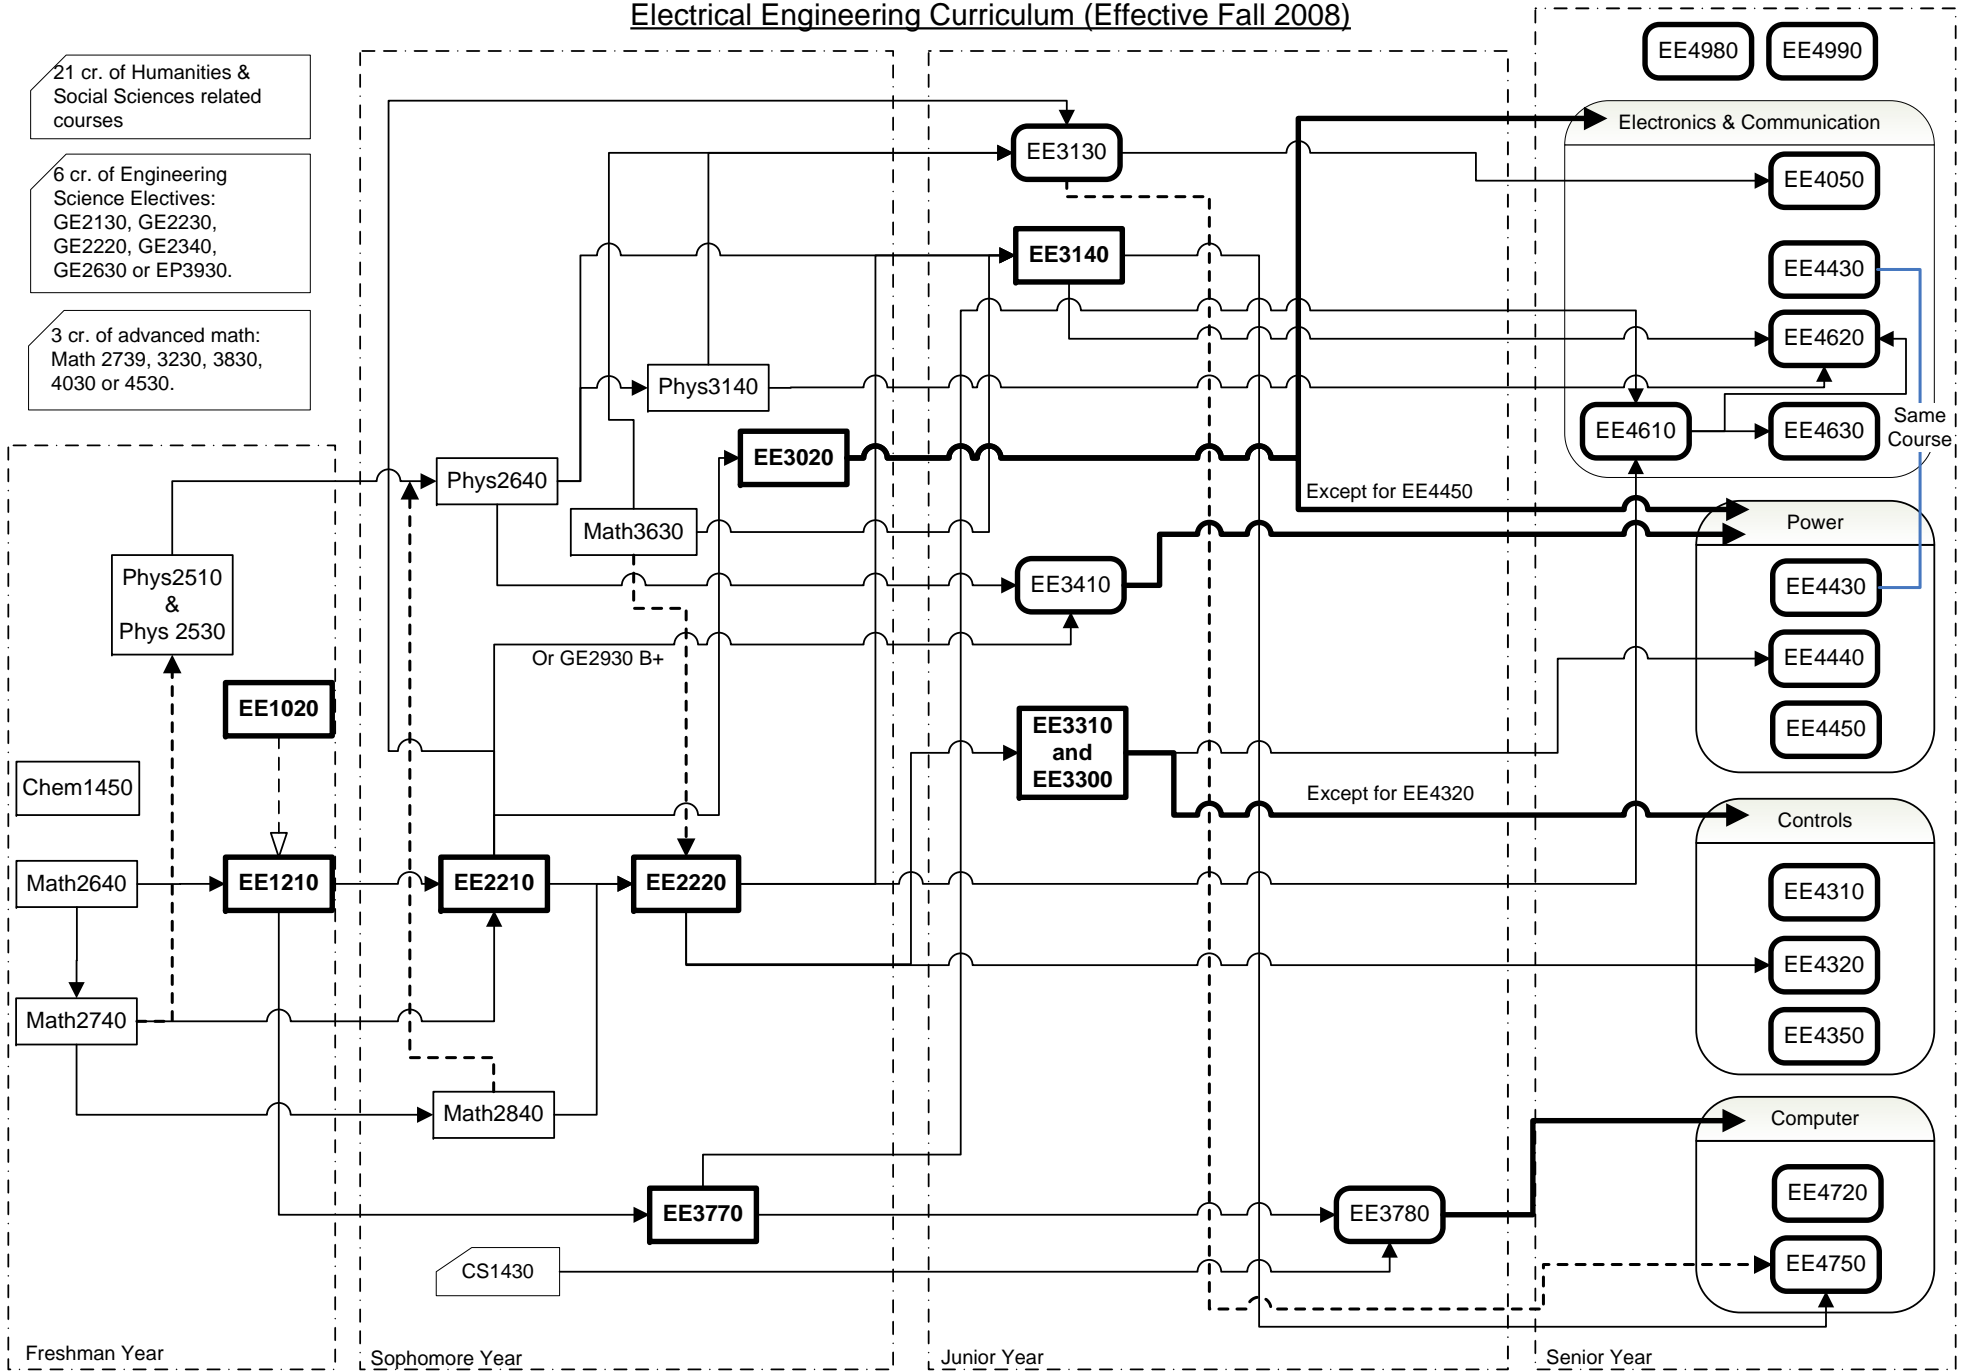

Electrical Engineering Curriculum (Effective Fall 2008)

21 cr. of Humanities & Social Sciences related courses

6 cr. of Engineering Science Electives:
GE2130, GE2230,
GE2220, GE2340,
GE2630 or EP3930.

3 cr. of advanced math:
Math 2739, 3230, 3830,
4030 or 4530.

EE Required Course
 EE Professional Emphasis Course

Math and Basic Science requirements
 Other courses

Course prerequisite
 Courses prerequisite

Course co-requisite
 Recommended pre-course